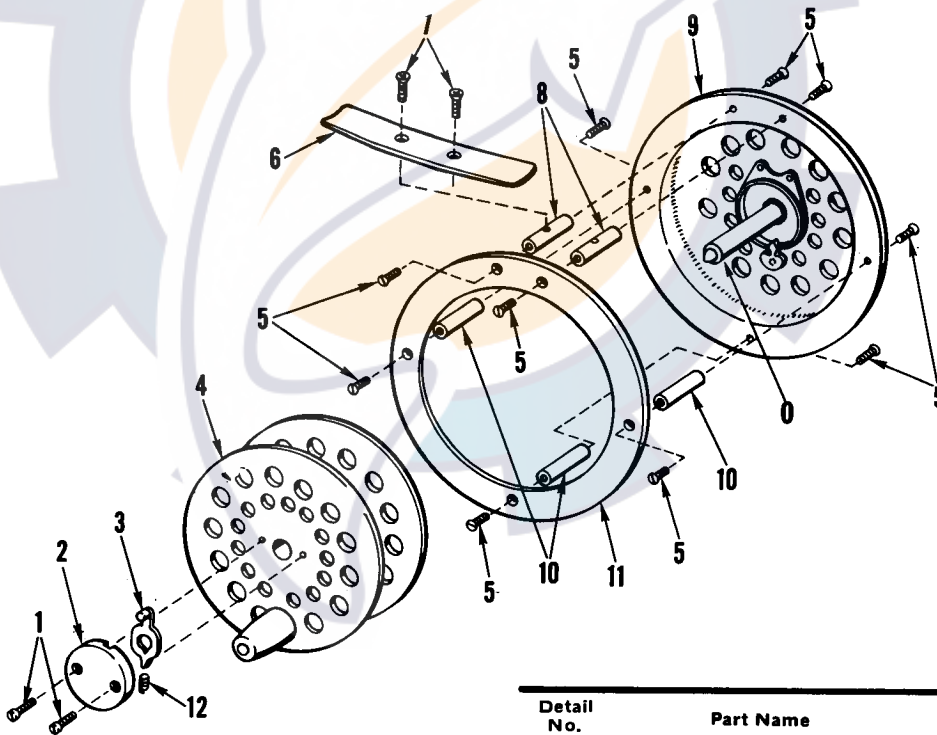

GLADDING
South Bend Tackle Co., Inc.
 Division of **GLADDING** Corporation

1122
 3-31-1122
FLY REEL

Detail No.	Part Name	Part No.	Price
1	Cap Screws	SA1	2@.10
2	Spool Cap	SA2	.15
3	Spool Lock	SA4	.15
4	Spool	SA5	2.75
5	Pillar Screws	SA7	.10
6	Rod Clip	SA9	.45
7	Rod Clip Screws	SA10	.10
8	Bottom Pillars (2)	SA11	.20
9	Back Plate	SA13	1.60
10	Side Pillars (3)	SA15	.20
11	Front Plate	SA17	.60
12	Lock Spring	SA19	.10